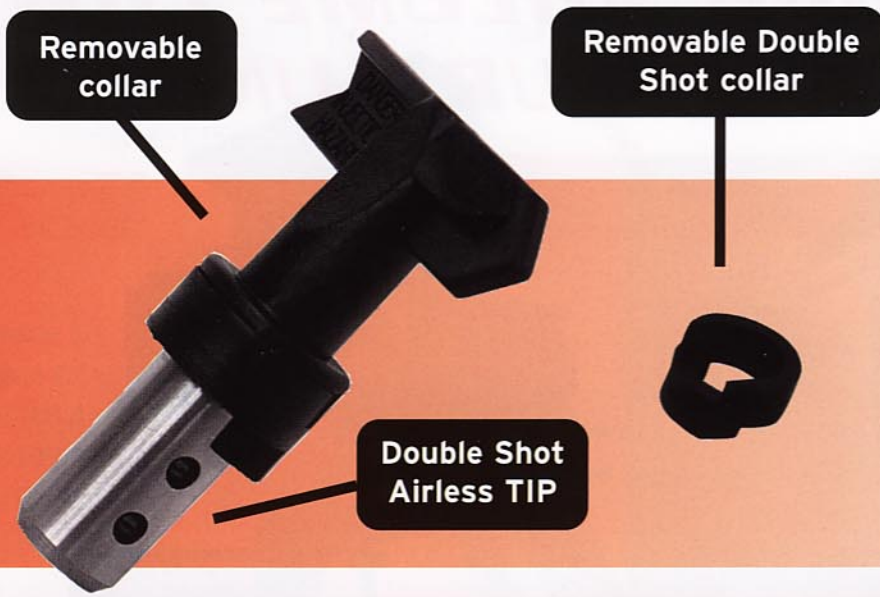

Unit comes complete on trolley with pneumatic wheels, suction system (flexible), SC600 Airless gun, 15mtr high pressure hose, with 0.017° Double Shot Reversible Tip.

PAY ONLY \$4950
inc GST

DOUBLE SHOT TIPS - DOUBLE VALUE

**'A GREAT
SPRAYING TIP'
FROM SPRAYCHIEF**

TWO AIRLESS TIPS IN ONE...

The new Airless Double Shot Reversible Spray Tip provides two airless carbides within the same airless tip (ie 2 x 017° carbides). When the first carbide wears simply remove the collar and move the tip into the correct position in the tip housing.